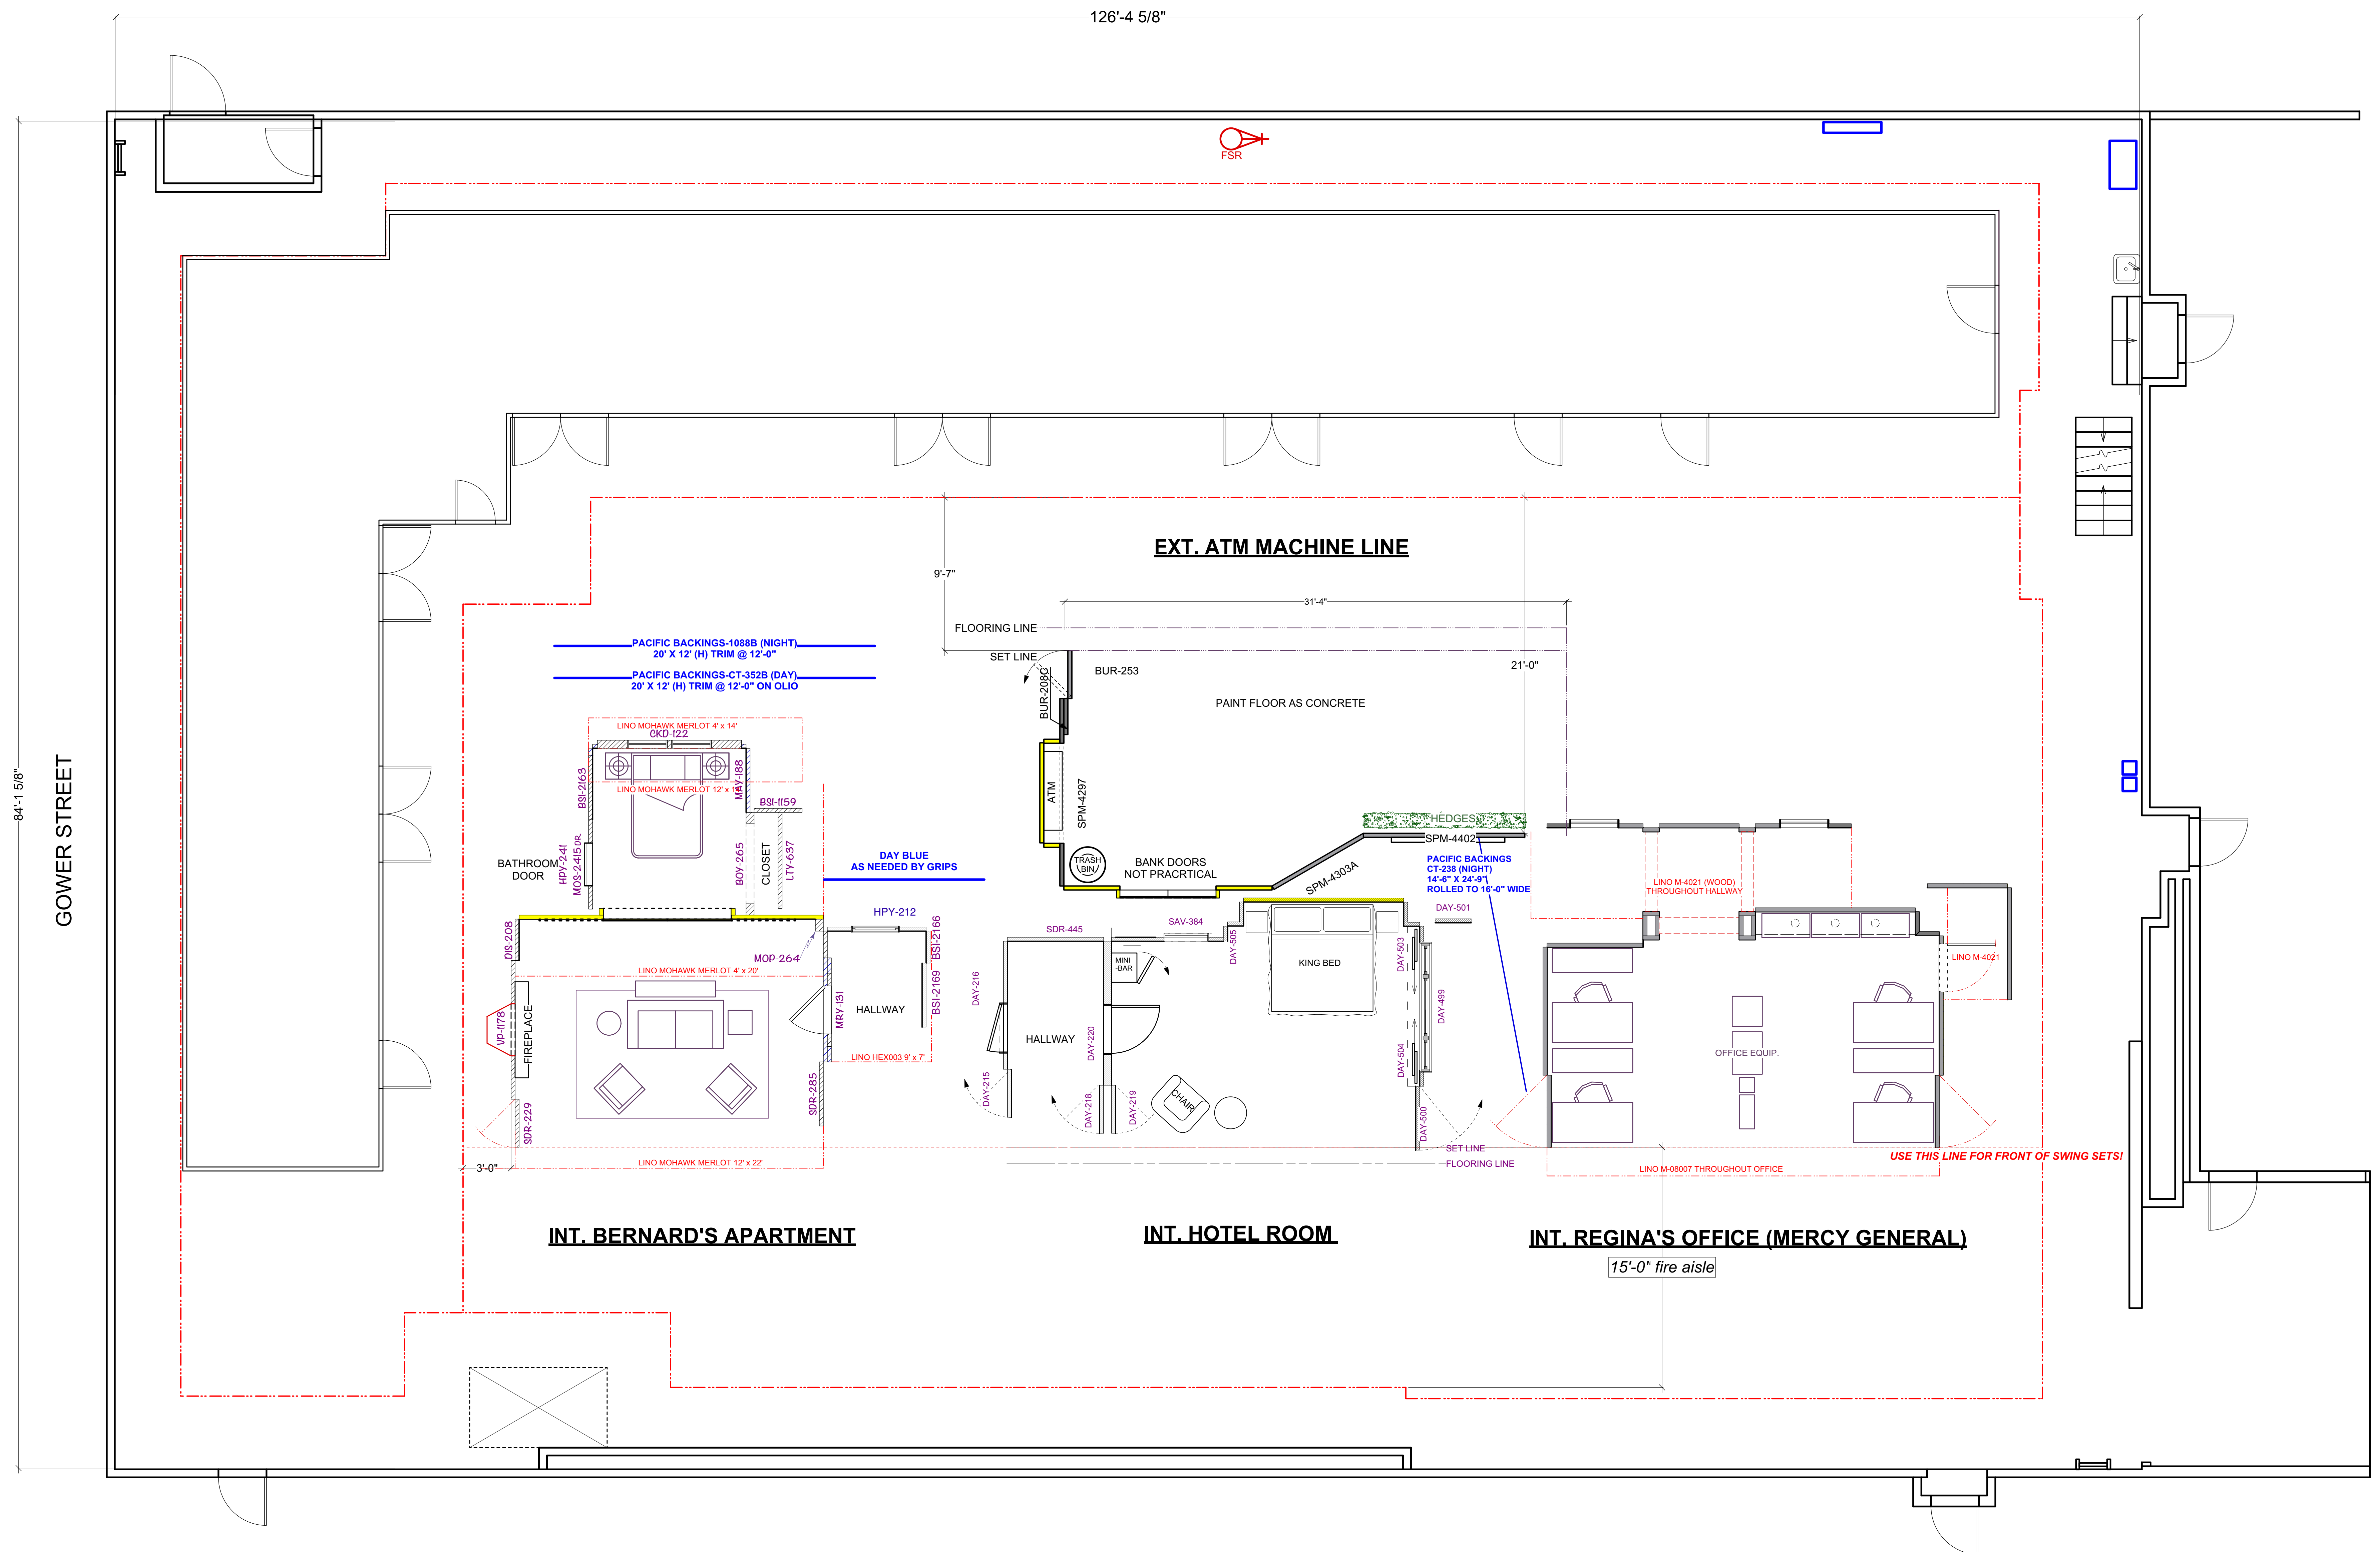

STAGE 8 SUNSET GOWER STUDIOS

PRELIMINARY

		DRAWING DISTRIBUTION	
EPISODE TITLE: LAST STRAW		CONST. COORD: MARC ROSELLINI CONST. FOREMAN: JOSE MARTINEZ SET DEC: JENNIFER FULMER PAINT: GARY CONWAY	
SET NAME:	03/12/2020	03/18/20 & 03/19/20	106
PROD. DESIGNER: WENDELL JOHNSON	PAGE:		
SET DESIGNER: AMY SKJONBY-WINSLOW	8		
ASSISTANT ART DIRECTOR: JOEY SARNO	PHONE: # 212-268-7001		