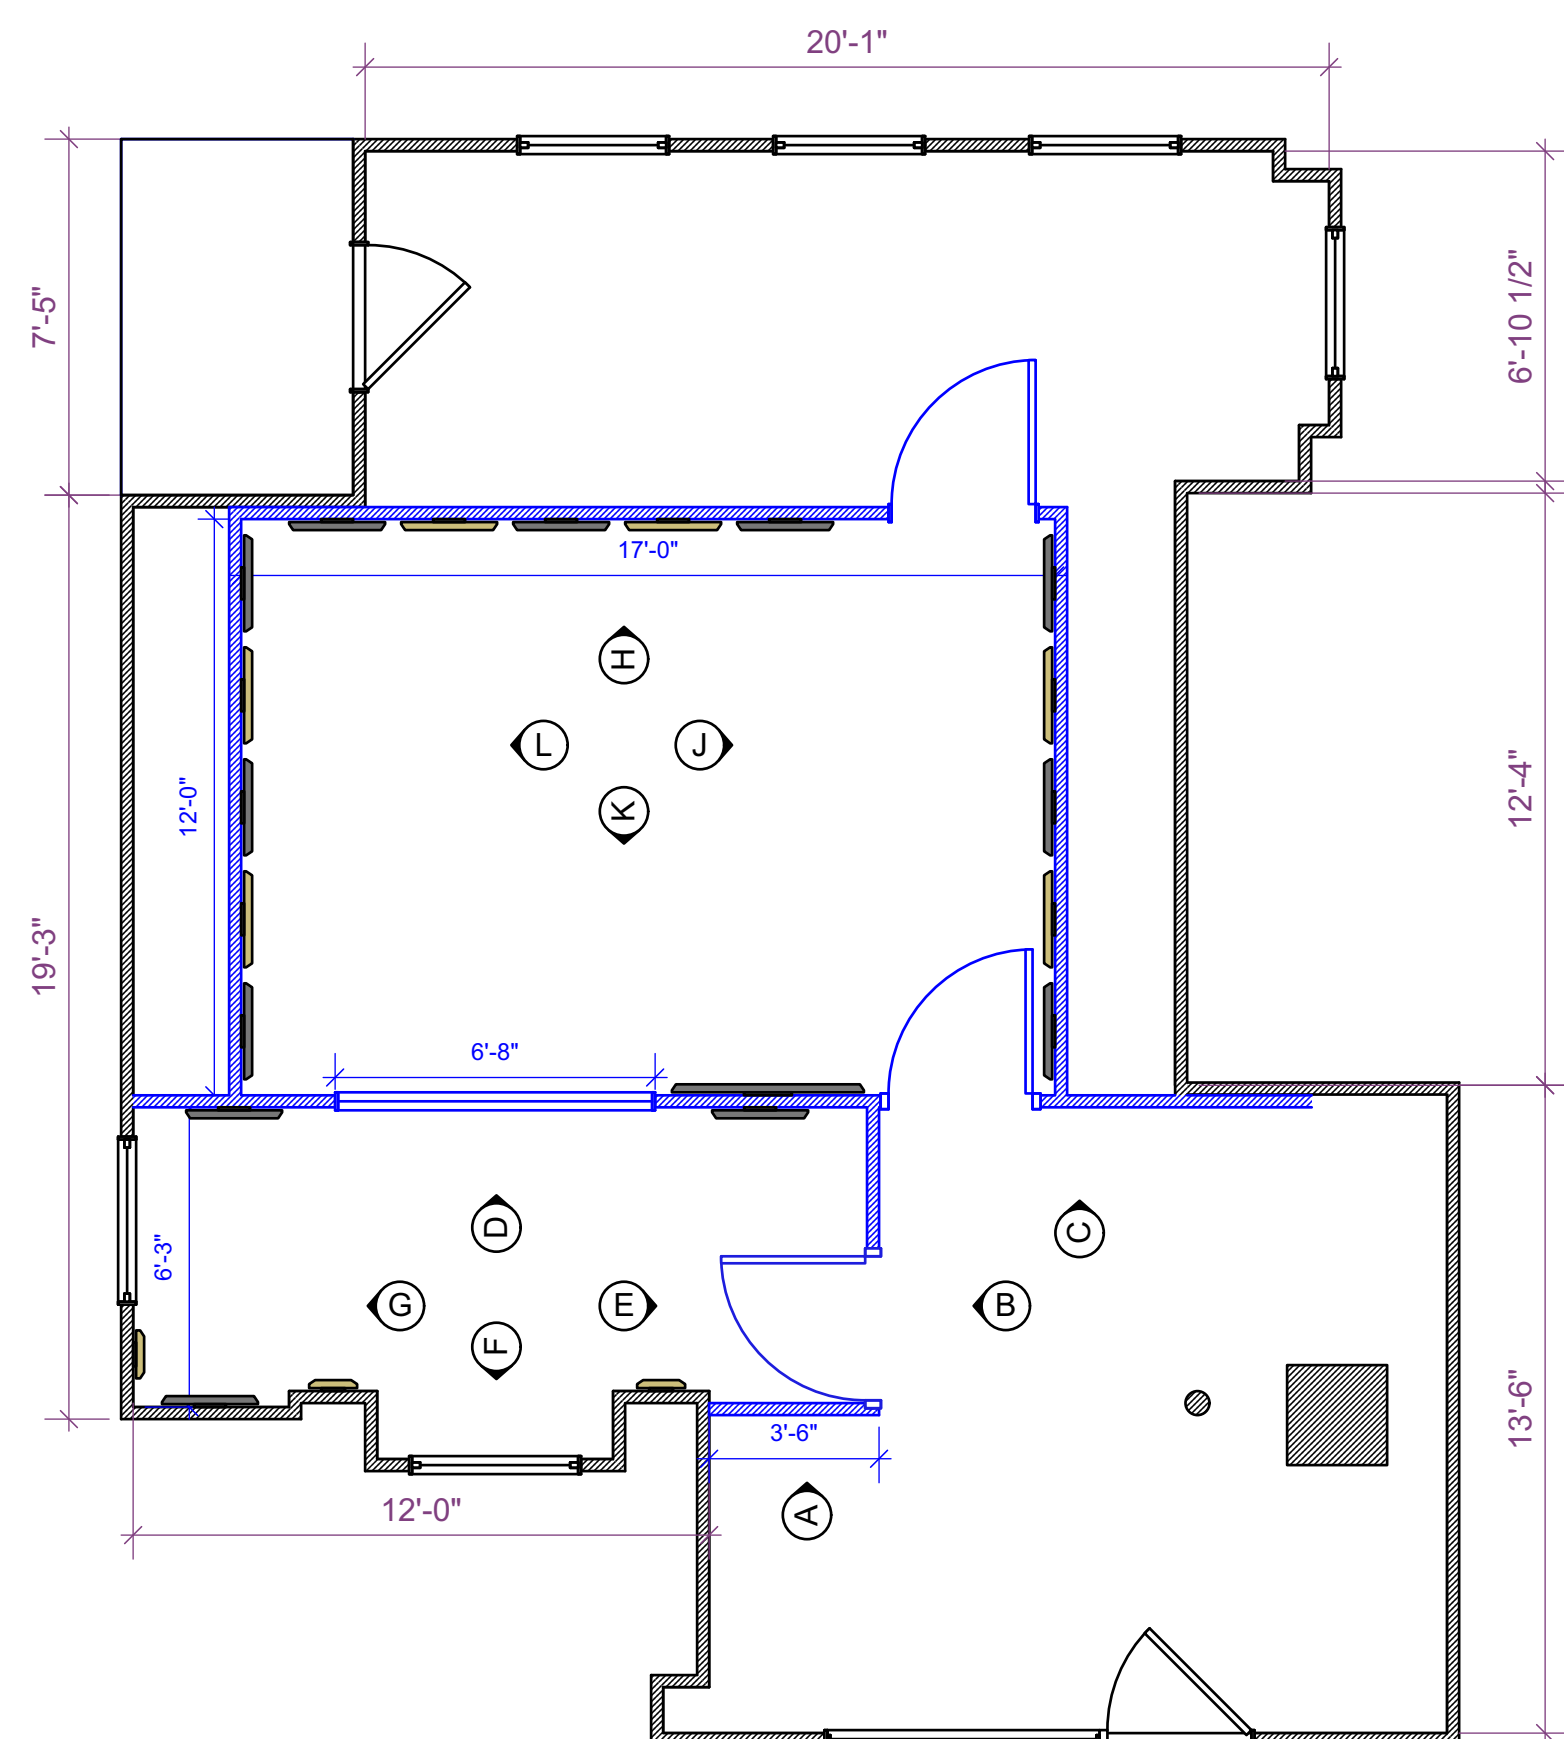

NOTE: CEILING HEIGHT @ 8'-11"
ENTRY DOOR: 3'-0" X 7'-0"

RELEASED 11.04.21
***REVISED PANEL LAYOUT**

ON THE COME UP

DIRECTOR: SANAA LATHAN		SET NAME: INT. RADIO STATION	
PRODUCTION DESIGNER: PAGE BUCKNER		DRAWING: 1/4" GROUNDPLAN & DOOR DETAIL	
ART DIRECTOR: JOEY SARNO		NOTES:	
CONSTRUCTION: MICHAEL WHEELER	SCALE: VARIOUS	DATE: 10.31.21	DRAWN BY: JOEY SARNO

SHEET NO. 1