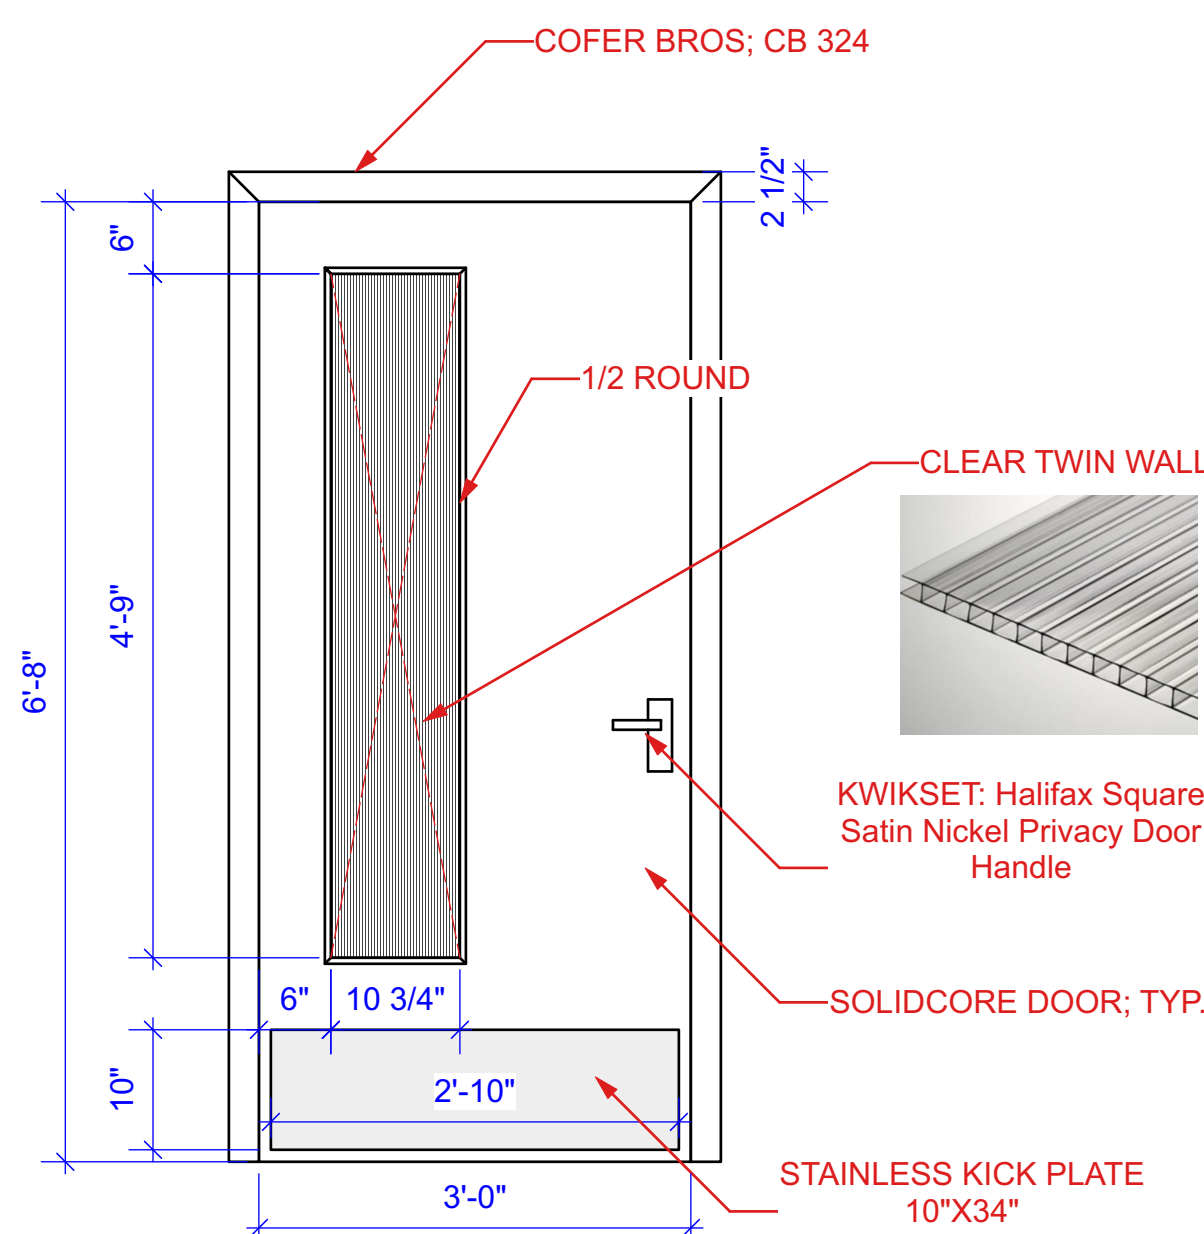

NOTE: CEILING HEIGHT @ 8'-11"
ENTRY DOOR: 3'-0" X 7'-0"

RELEASED 11.04.21
***REVISED PANEL LAYOUT**

ON THE COME UP

DIRECTOR: SANAA LATHAN		SET NAME: INT. RADIO STATION	
PRODUCTION DESIGNER: PAGE BUCKNER		DRAWING: 1/4" GROUNDPLAN & DOOR DETAIL	
ART DIRECTOR: JOEY SARNO		NOTES:	
CONSTRUCTION: MICHAEL WHEELER	SCALE: VARIOUS	DATE: 10.31.21	DRAWN BY: JOEY SARNO

SHEET NO. 1