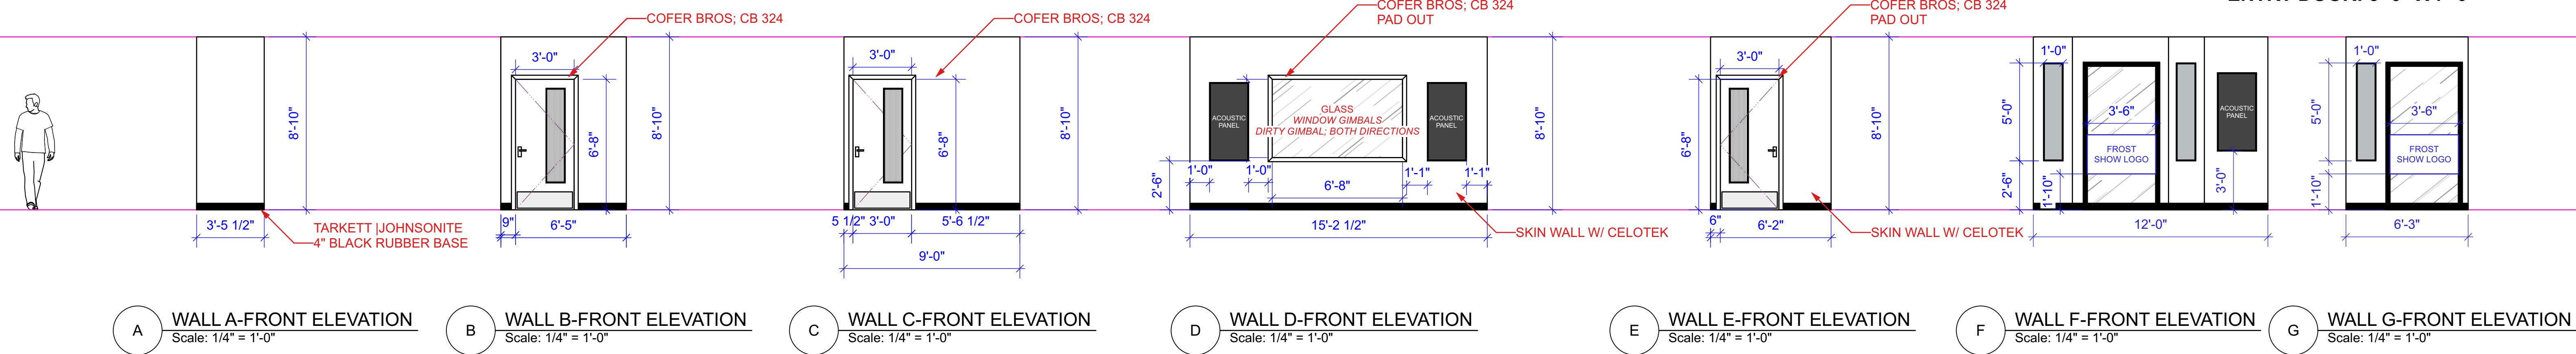

NOTE: CEILING HEIGHT @ 8'-11"
ENTRY DOOR: 3'-0" X 7'-0"

RELEASED 11.04.21
***REVISED PANEL LAYOUT**

ON THE COME UP

DIRECTOR: SANAA LATHAN		SET NAME: INT. RADIO STATION	
PRODUCTION DESIGNER: PAGE BUCKNER		DRAWING: 1/4" GROUNDPLAN & DOOR DETAIL	
ART DIRECTOR: JOEY SARNO		NOTES:	
CONSTRUCTION: MICHAEL WHEELER	SCALE: VARIOUS	DATE: 10.31.21	DRAWN BY: JOEY SARNO