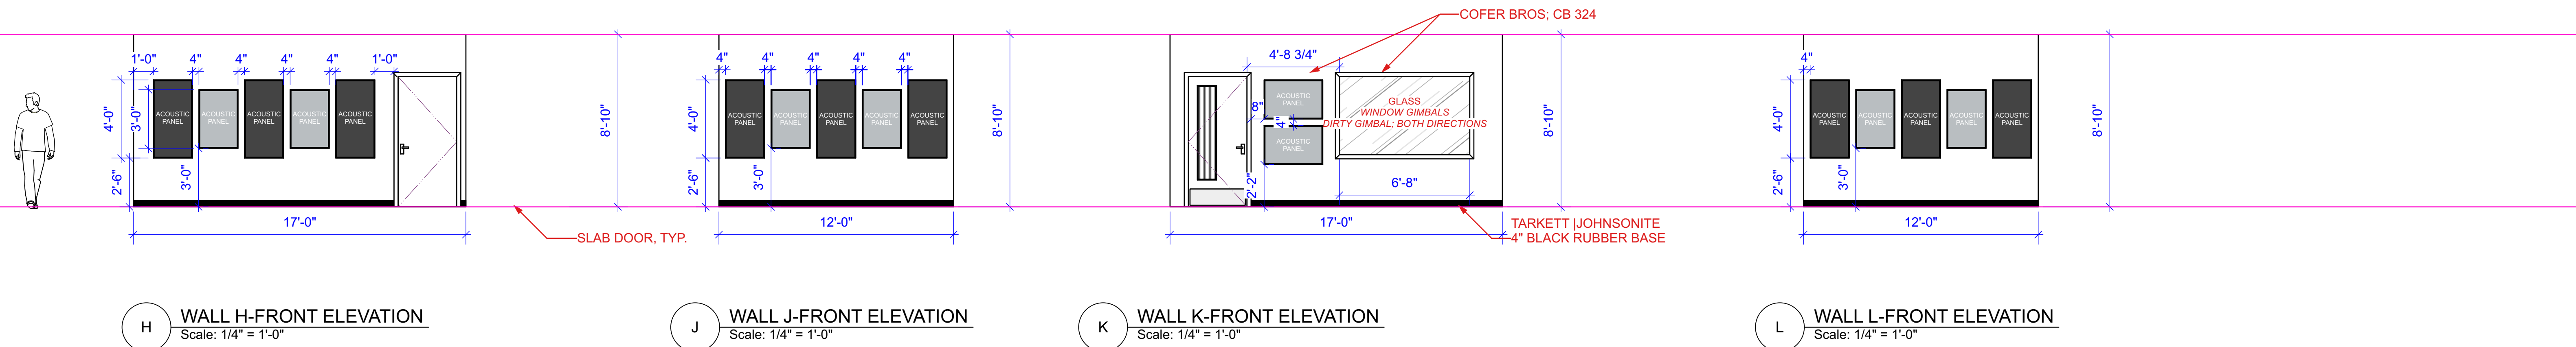

NOTE: CEILING HEIGHT @ 8'-11"
ENTRY DOOR: 3'-0" X 7'-0"

RELEASED 11.04.21
***REVISED PANEL LAYOUT**

ON THE COME UP

DIRECTOR: SANAA LATHAN		SET NAME: INT. RADIO STATION	
PRODUCTION DESIGNER: PAGE BUCKNER		DRAWING: 1/4" GROUNDPLAN & DOOR DETAIL	
ART DIRECTOR: JOEY SARNO		NOTES:	
CONSTRUCTION: MICHAEL WHEELER	SCALE: VARIOUS	DATE: 10.31.21	DRAWN BY: JOEY SARNO