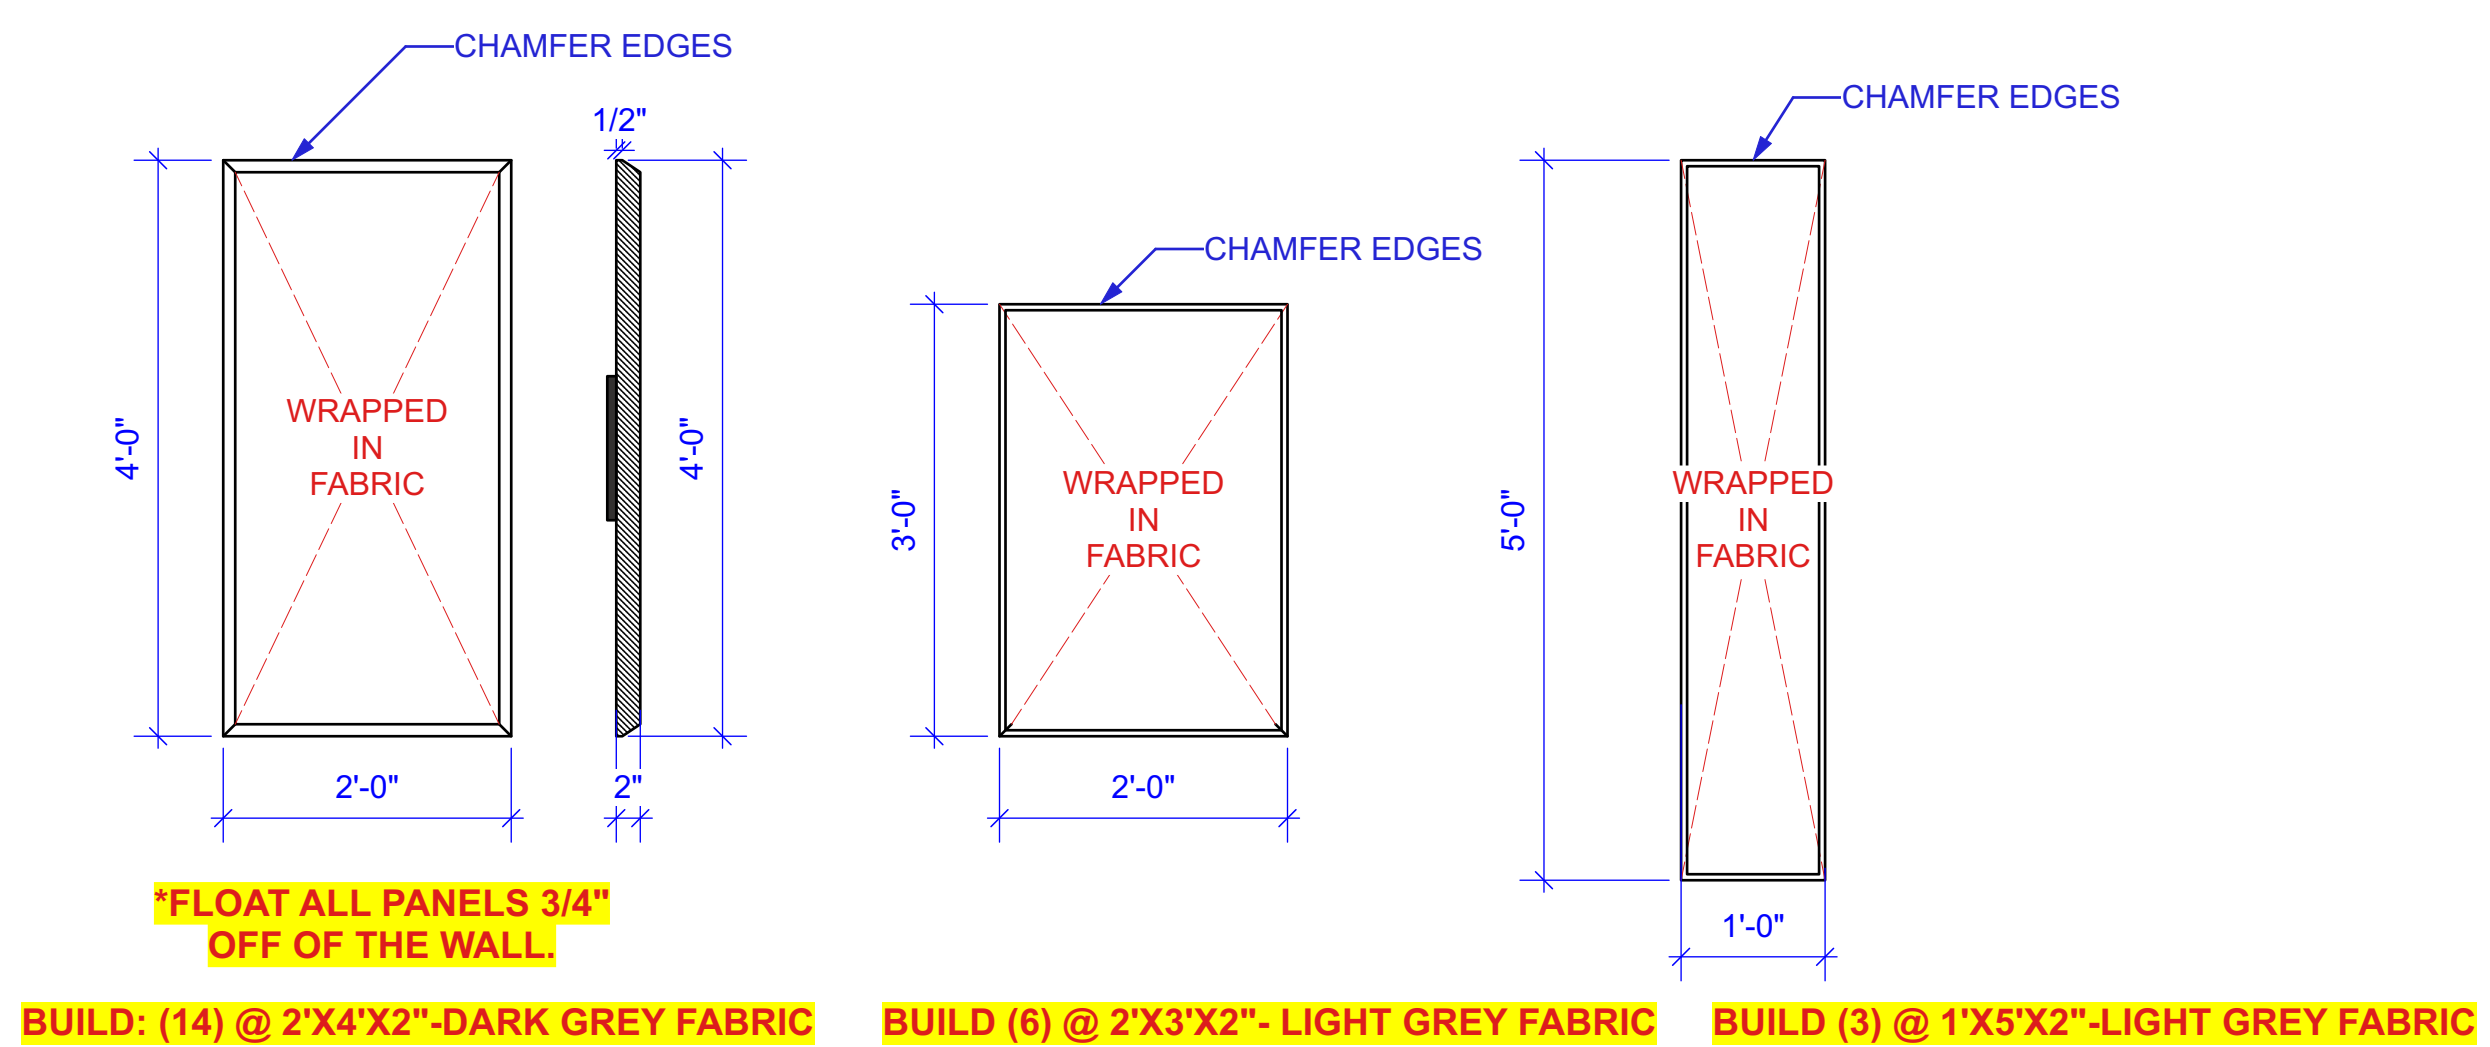

NOTE: CEILING HEIGHT @ 8'-11"
ENTRY DOOR: 3'-0" X 7'-0"

RELEASED 11.04.21
***REVISED PANEL LAYOUT**

ON THE COME UP

DIRECTOR: SANAA LATHAN		SET NAME: INT. RADIO STATION	
PRODUCTION DESIGNER: PAGE BUCKNER		DRAWING: 1/4" GROUNDPLAN & DOOR DETAIL	
ART DIRECTOR: JOEY SARNO		NOTES:	
CONSTRUCTION: MICHAEL WHEELER	SCALE: VARIOUS	DATE: 10.31.21	DRAWN BY: JOEY SARNO