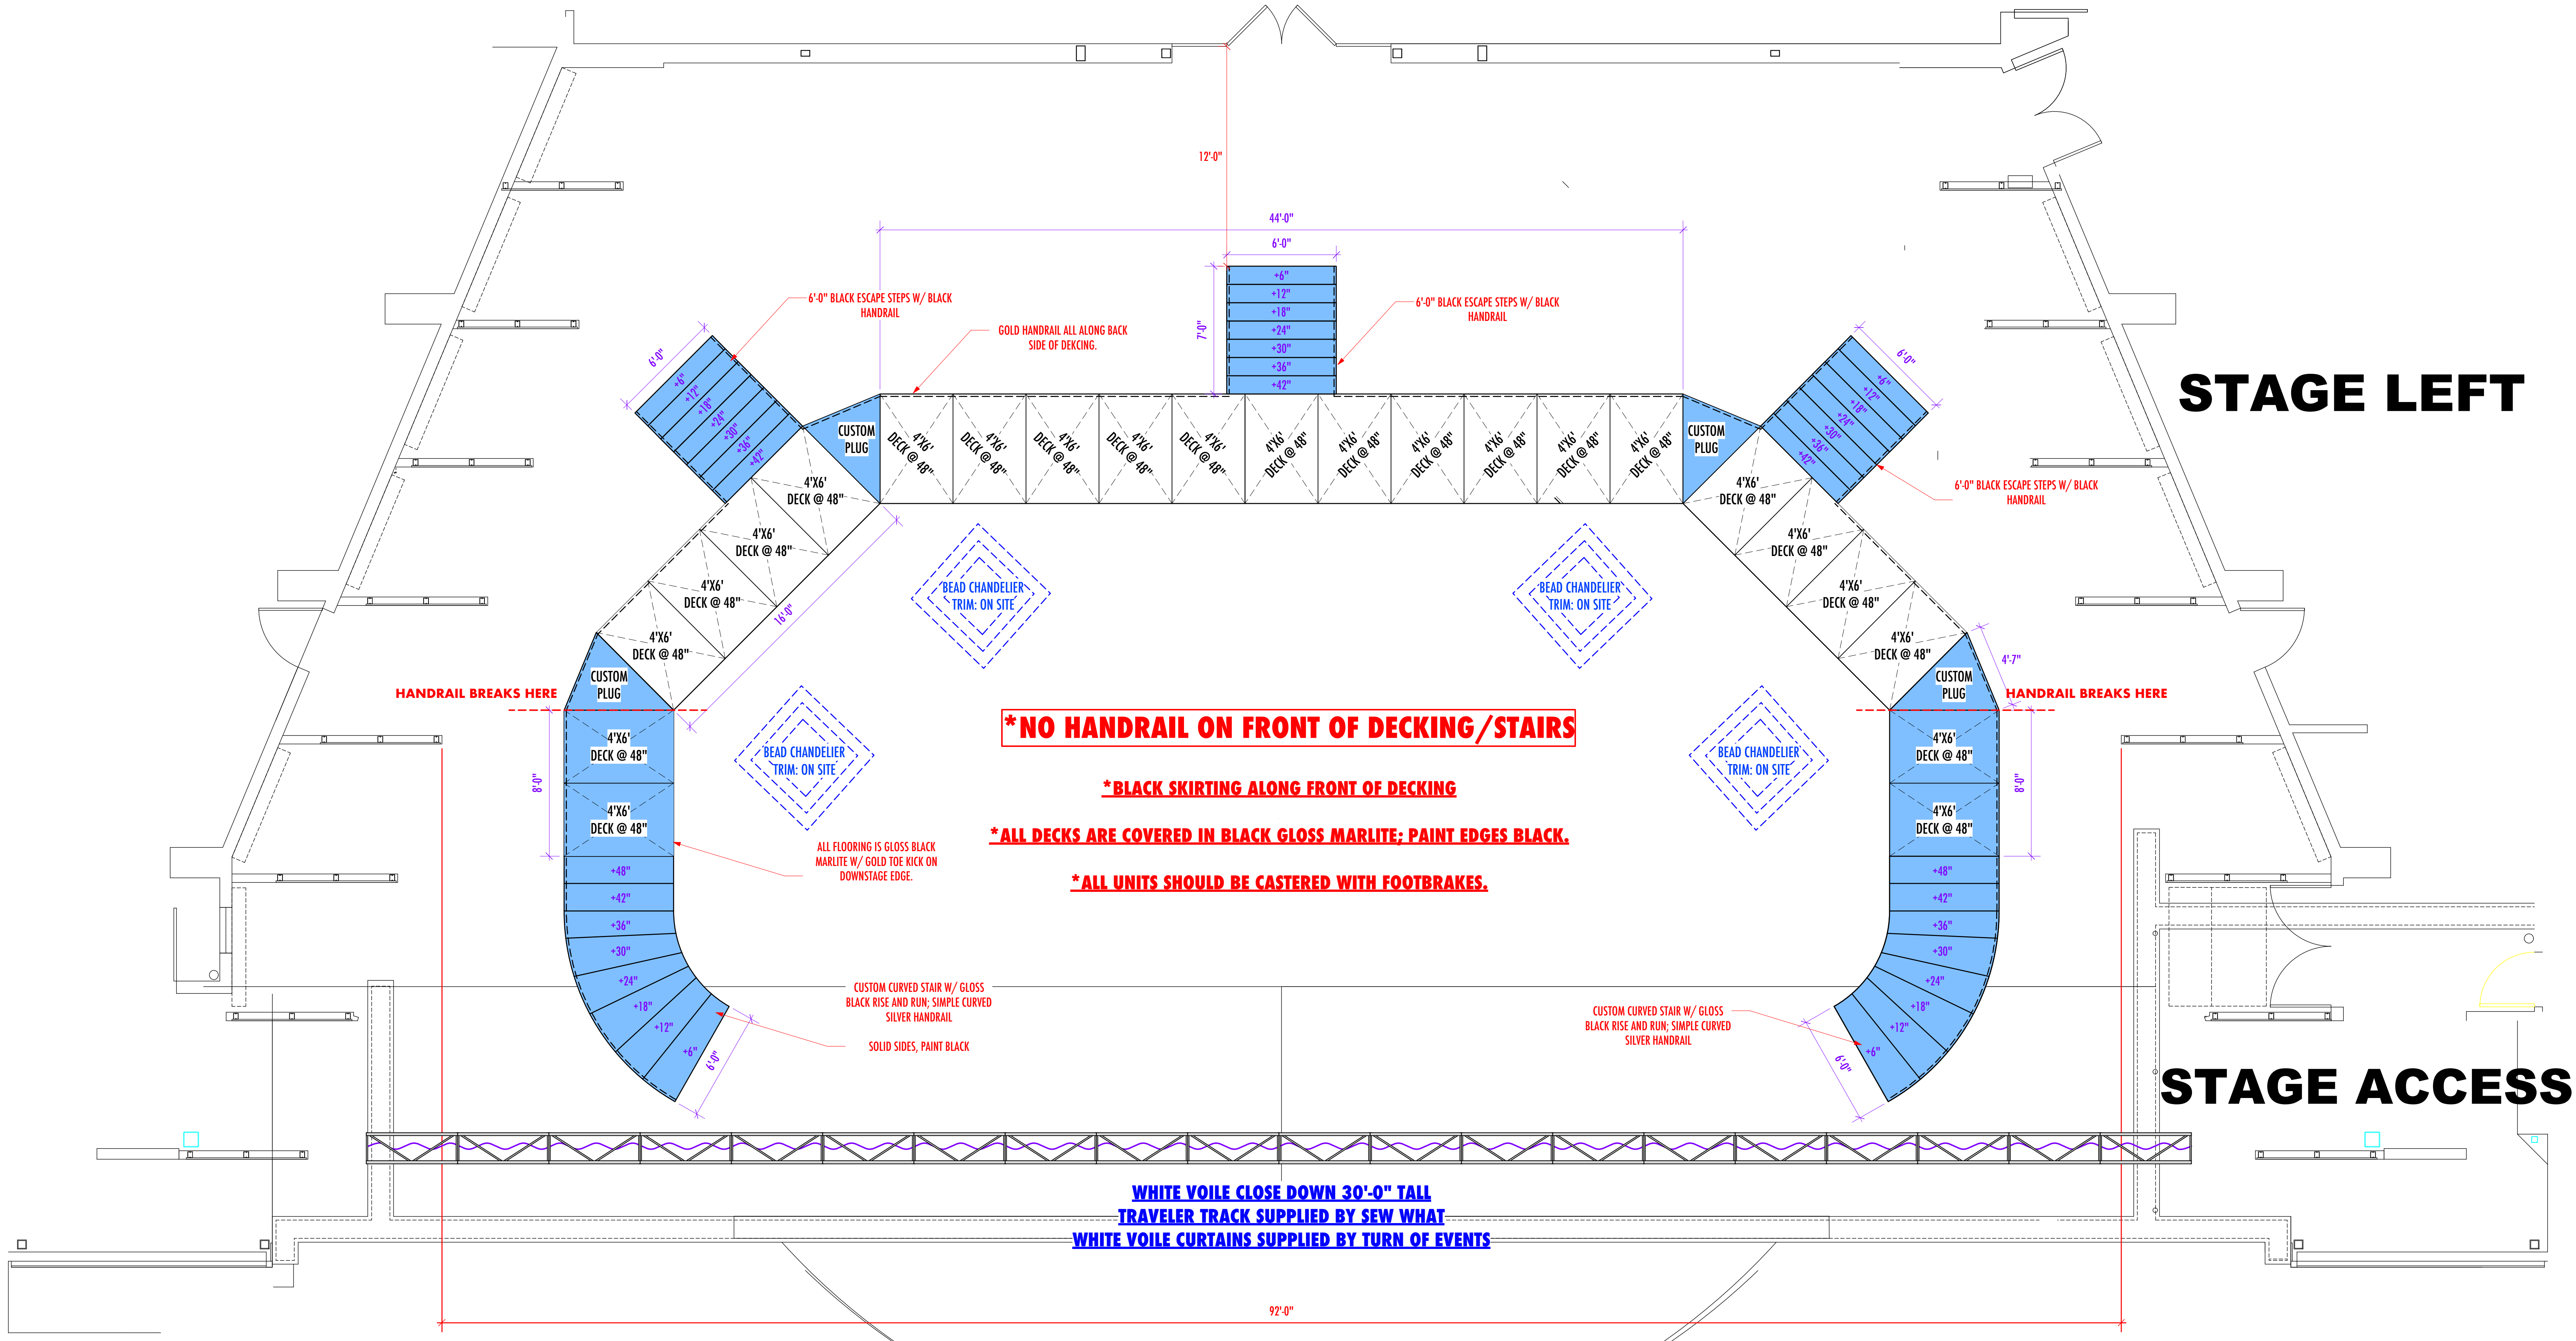

BACKSTAGE

STAGE LEFT

STAGE ACCESS

HALO OVERHEAD

***NO HANDRAIL ON FRONT OF DECKING/STAIRS**

***BLACK SKIRTING ALONG FRONT OF DECKING**

***ALL DECKS ARE COVERED IN BLACK GLOSS MARLITE; PAINT EDGES BLACK.**

***ALL UNITS SHOULD BE CASTERED WITH FOOTBRAKES.**

REVISED 06/03/18

**WHITE VOILE CLOSE DOWN 30'-0" TALL
TRAVELER TRACK SUPPLIED BY SEW WHAT
WHITE VOILE CURTAINS SUPPLIED BY TURN OF EVENTS**