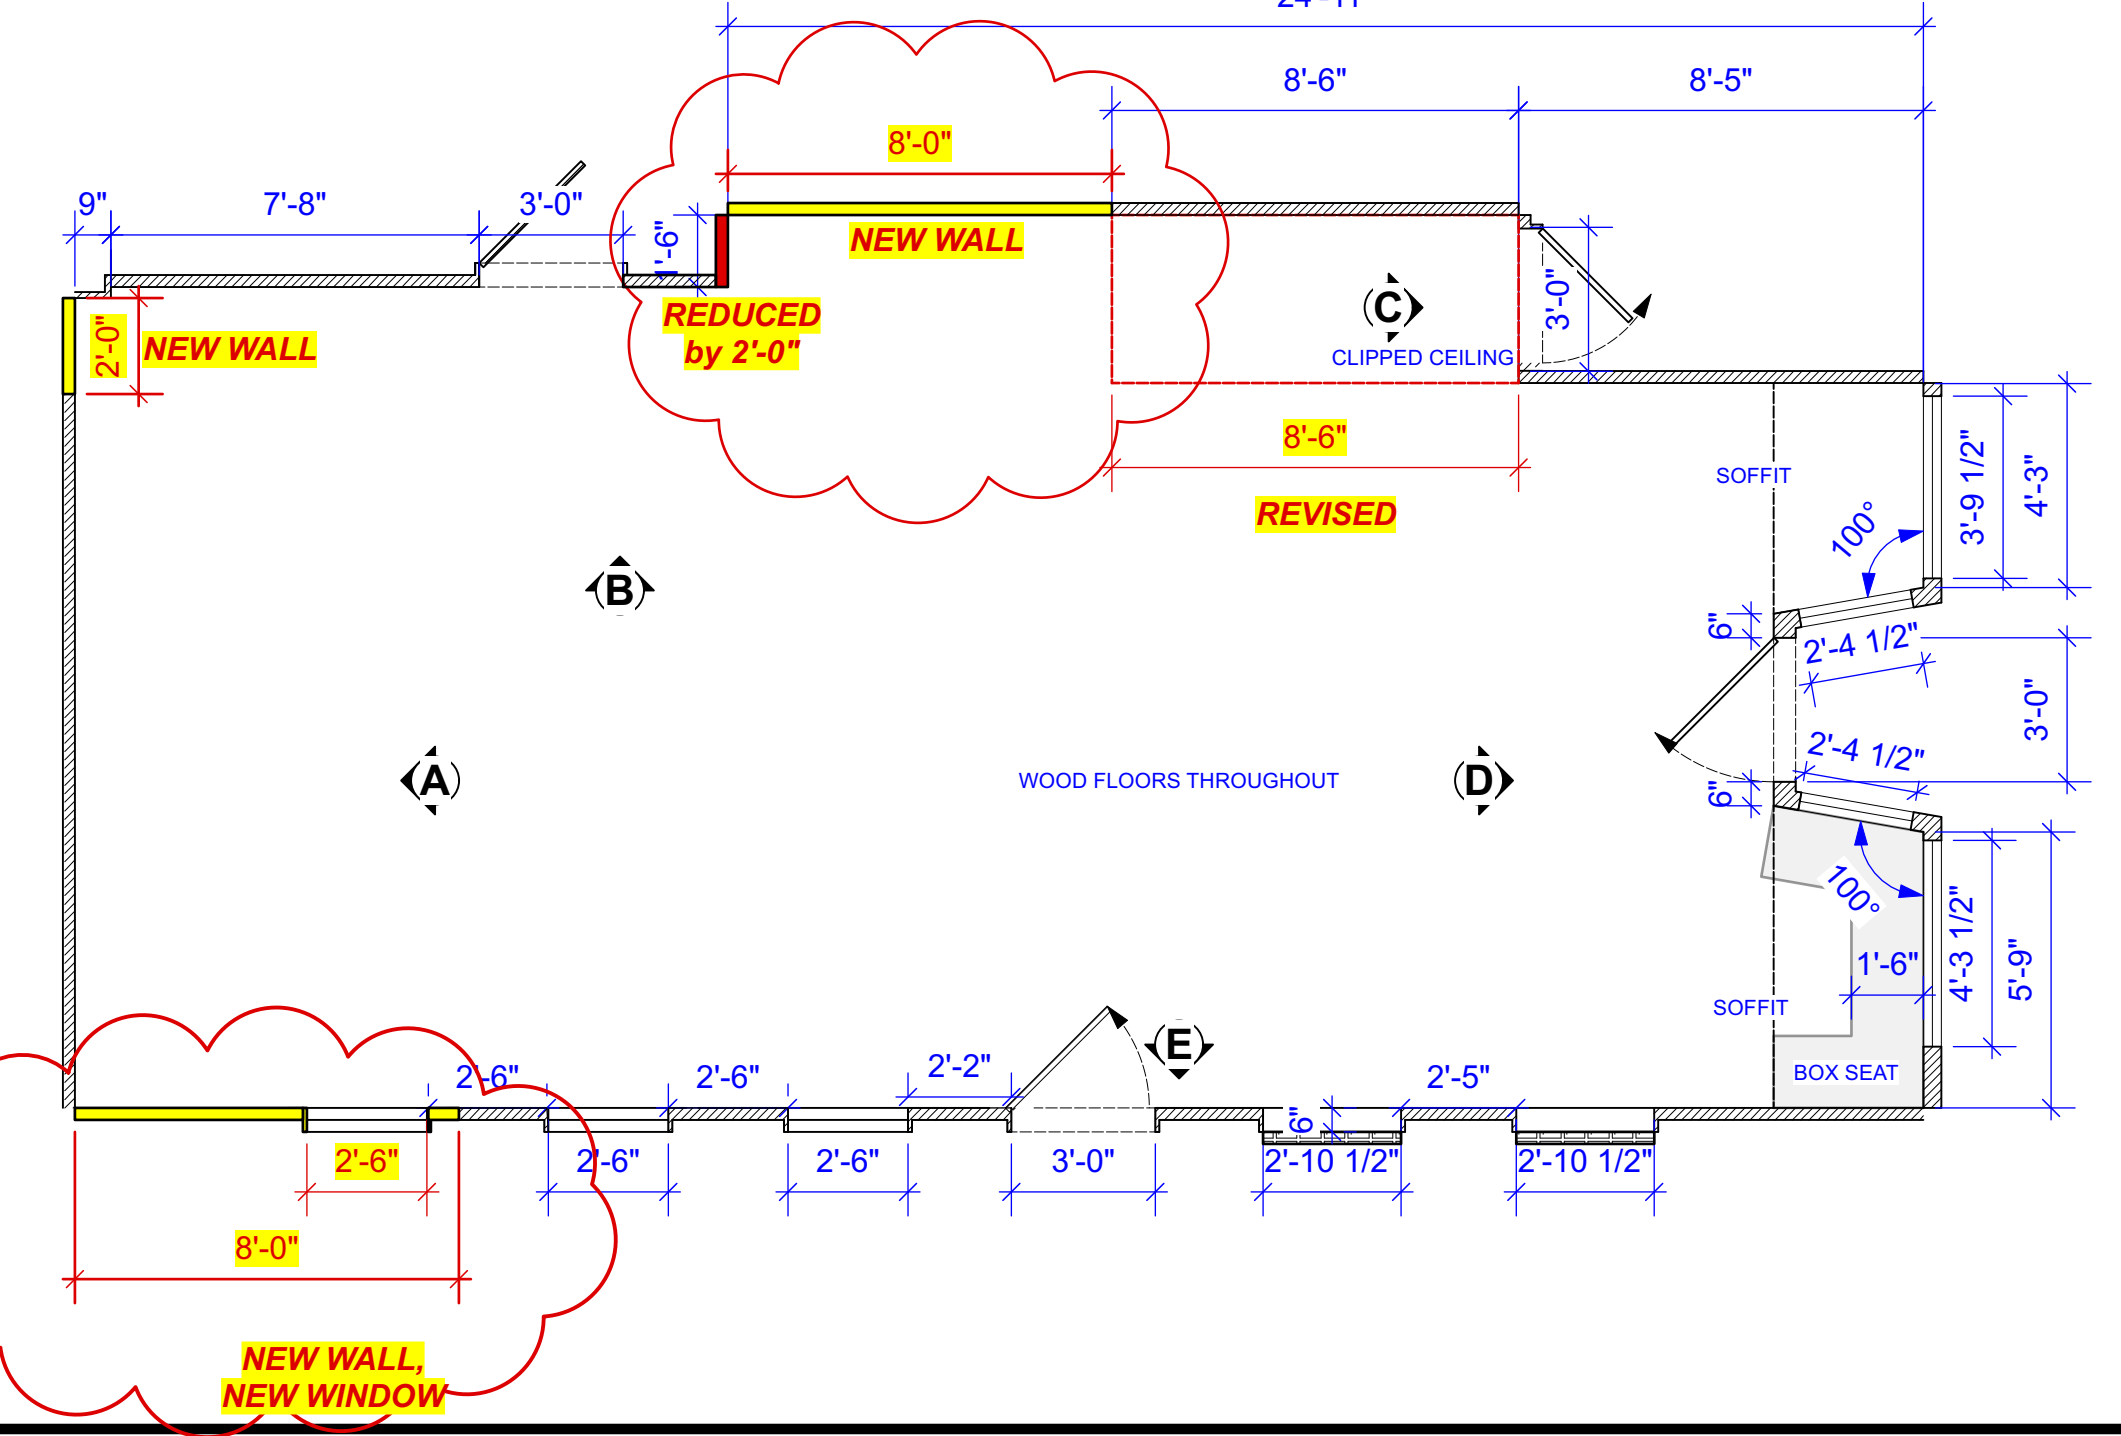

**\*MATCH TO REFERENCE PHOTOS.**

**NOTE: CEILINGS THROUGHOUT  
GIMBLE WINDOWS**

**RELEASED 07.09.21**  
**\* 8'-0" EXTENSION ADDED**  
**\* REVISED CLIPPED CEILING.**

<b>ordinary joe</b>		<b>DRAWING DISTRIBUTION</b>	
EPISODE TITLE: <b>TBD</b>		CONST. COORD.: ---	
SET NAME: <b>INT. SENATOR DIAZ HQ.</b>		CONST. FOREMAN: ---	
READ DATE: ---		PAINT: ---	
SHOOT DATE: ---		EPISODE # <b>102</b>	
PROD. DESIGNER: <b>LORI AGOSTINO</b>		SET # ---	
ART DIRECTOR: <b>JOEY SARNO</b>		STAGES ---	
SET DESIGNER: <b>CHRIS CAFFERTY</b>		SHEET # <b>1 of 1</b>	