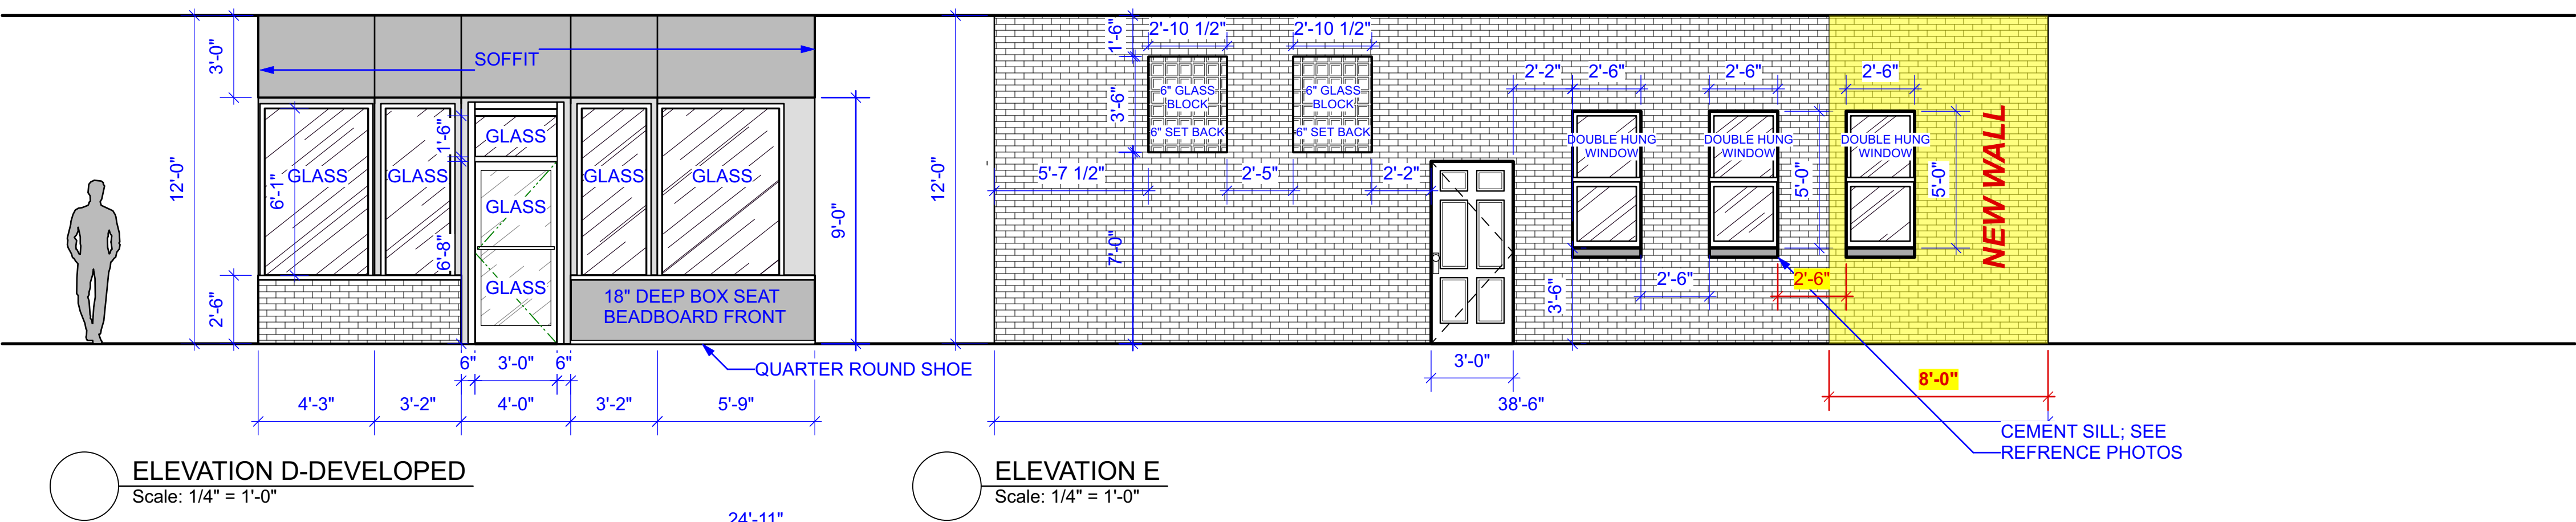

**\*MATCH TO REFERENCE PHOTOS.**

**NOTE: CEILINGS THROUGHOUT  
GIMBLE WINDOWS**

**RELEASED 07.09.21**  
**\* 8'-0" EXTENSION ADDED**  
**\* REVISED CLIPPED CEILING.**

<b>ordinary joe</b>		<b>DRAWING DISTRIBUTION</b>	
EPISODE TITLE: <b>TBD</b>		CONST. COORD.: ---	
SET NAME: <b>INT. SENATOR DIAZ HQ.</b>		CONST. FOREMAN: ---	
READ DATE: ---		PAINT: ---	
SHOOT DATE: ---		EPISODE # <b>102</b>	
PROD. DESIGNER: <b>LORI AGOSTINO</b>		SET # ---	
ART DIRECTOR: <b>JOEY SARNO</b>		STAGES ---	
SET DESIGNER: <b>CHRIS CAFFERTY</b>		SHEET # <b>1 of 1</b>	